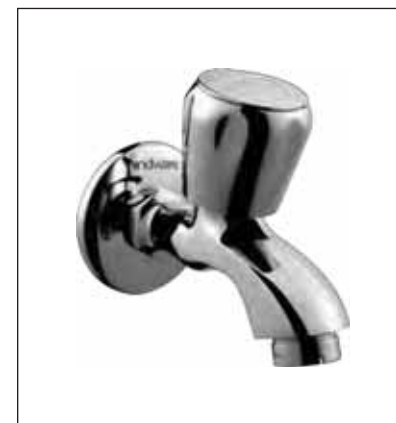

Bib Tap
Cat. No.: F330041