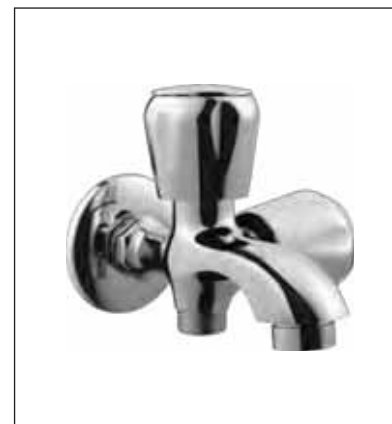

Contessa Plus

Fascinating forever

*Central Hole Basin Mixer
Without Popup*

Cat. No.: F330014

Pillar Tap

Cat. No.: F330001

Pillar Tap Long Neck

Cat. No.: F330002

*Wall Mixer With Provision For
Over Head Shower*

Cat. No.: F330020

Contessa Plus

*Wall Mixer 3 in 1 With Provision
For Both Over Head Shower &
Hand Shower*

Cat. No.: F330022

Bib Tap Without Flange

Cat. No.: F330003