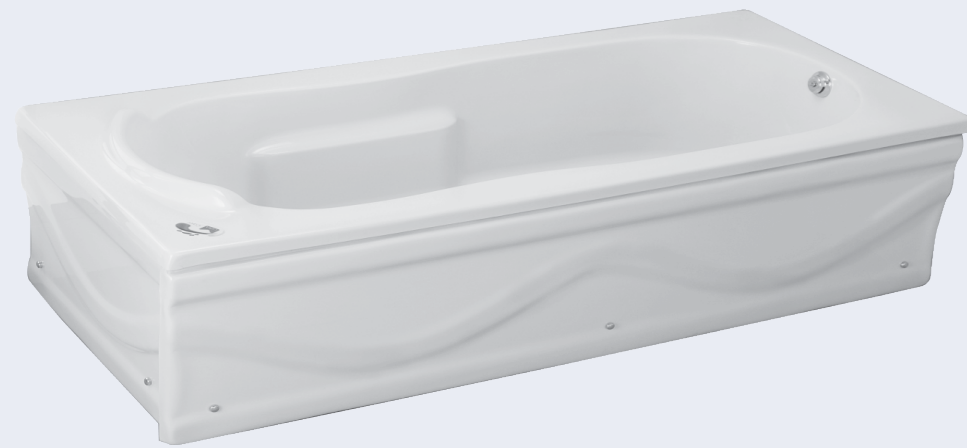

CITADEL
8005 Bathtub 1520 x 760 x 400 mm
• Rectangular elegant design
Optional:
• 8105 Front panel
• 8205 Side panel
• 8305 Supporting structure (for one panel)
₹ 15895