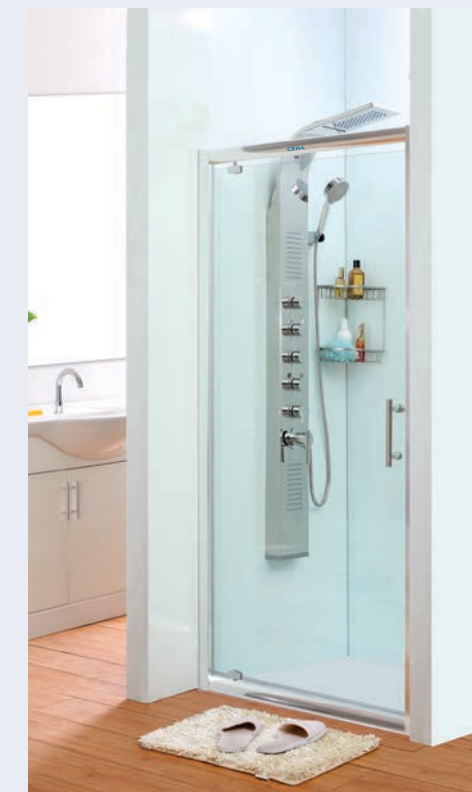

Shower Cubicles

Shower Partition

Shower Partition

CERA