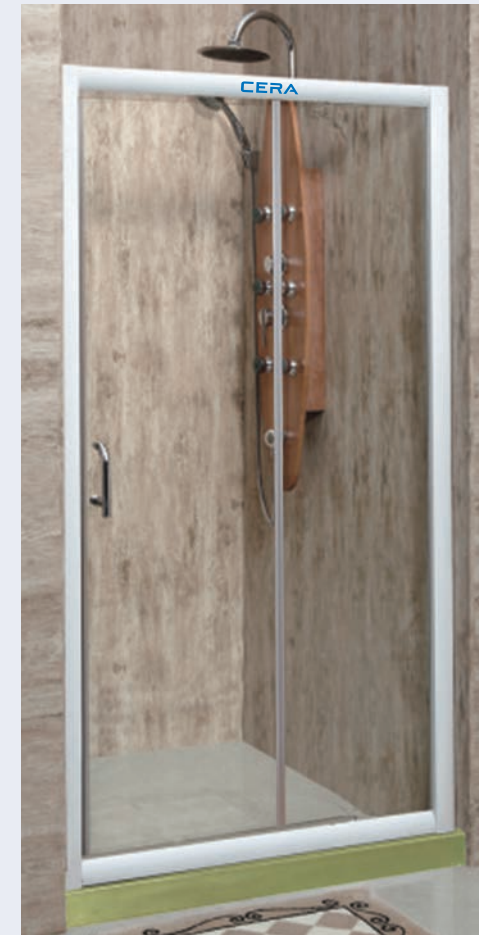

Shower Partition

CERA

COLTER
Shower Partition
8842 : 1800 x 1850 mm
8842A: 1650 x 1850 mm
8842B: 1500 x 1850 mm
• Length tolerance 3 cm ± 3 cm
• Available in customized sizes
• White power coated frames
• Sliding door
• 6 mm high quality clear glass
₹ 30770