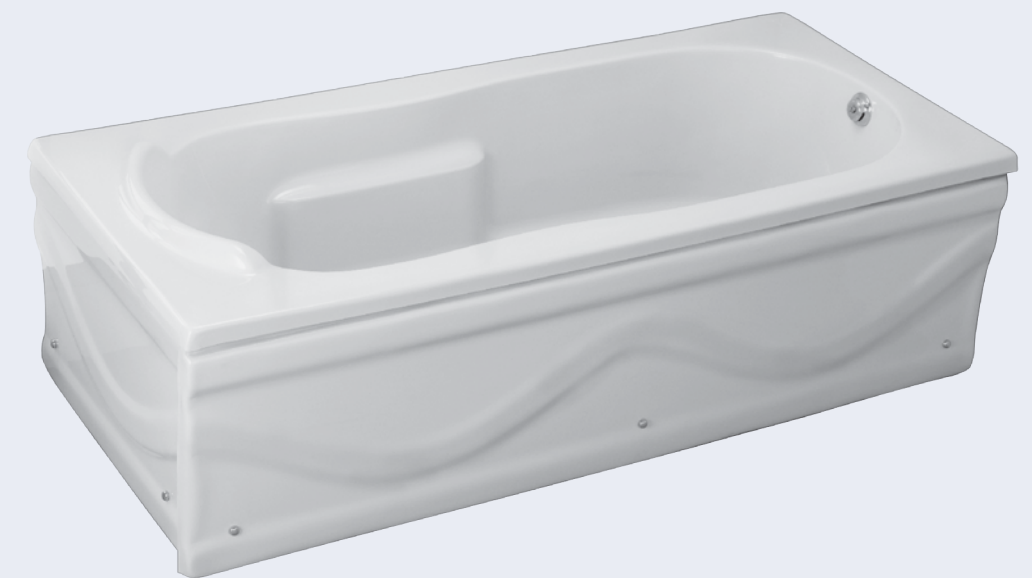

CAROL
8001 Bathtub 1670 x 760 x 400 mm
• Rectangular elegant design
Optional:
• 8101 Front panel 1650 x 460 mm
• 8201 Side panel 750 x 460 mm
• 8301 Supporting structure (for one panel)
₹ 16835